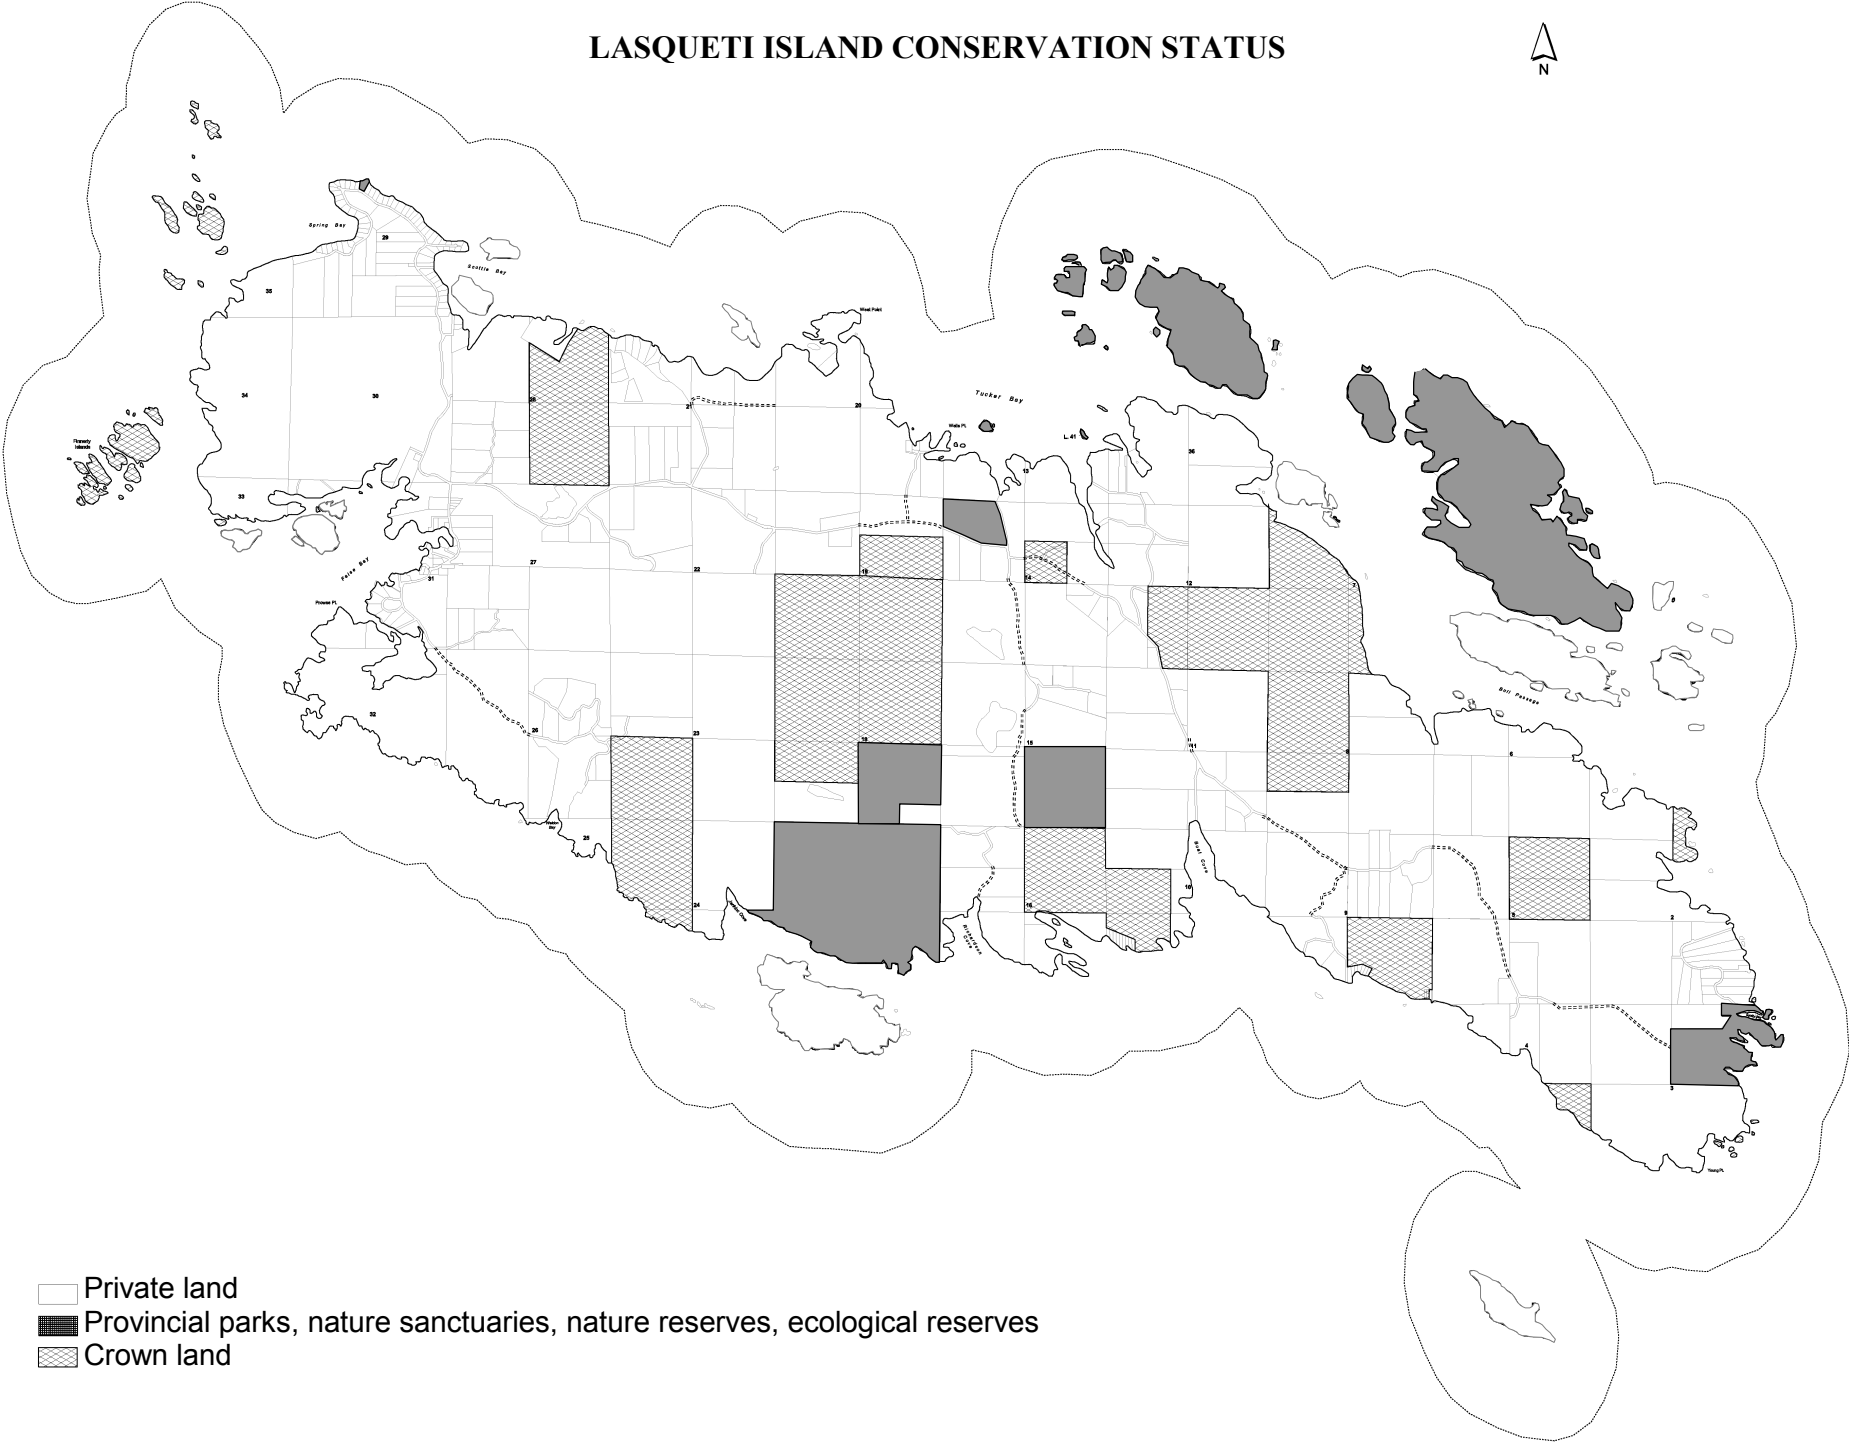

# LASQUETI ISLAND CONSERVATION STATUS

- Private land
- Provincial parks, nature sanctuaries, nature reserves, ecological reserves
- Crown land

Scale 1: 20,000  
400 0 400 800 1200 Meters

Map based on land-use mapping from Islands Trust